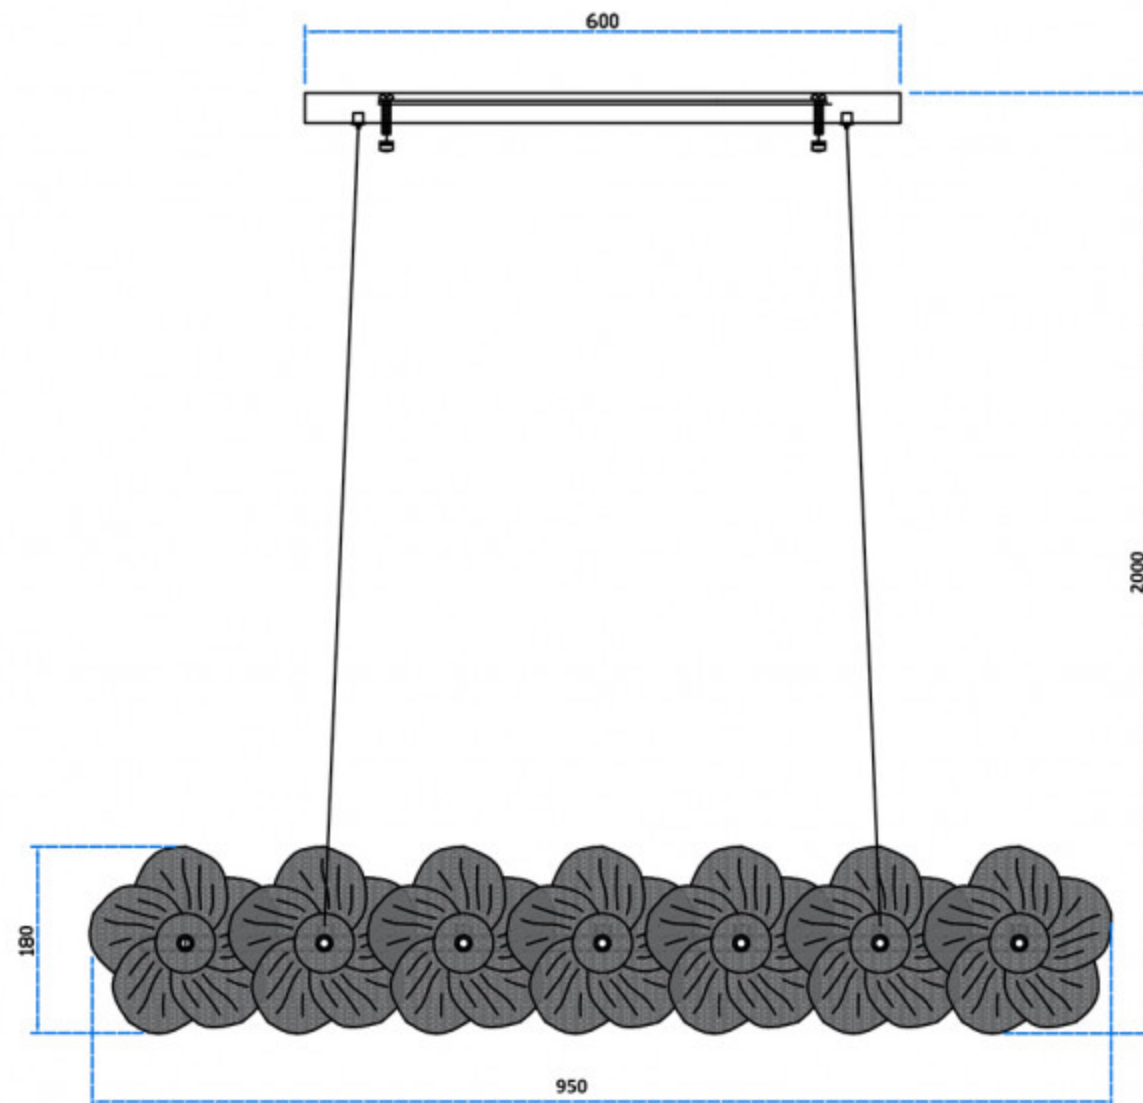

Installation instructions

07601-95L, 36

LED 14*2W

Collection: Neoclassic

Ceiling Lamps

AC 220V 50-60Hz