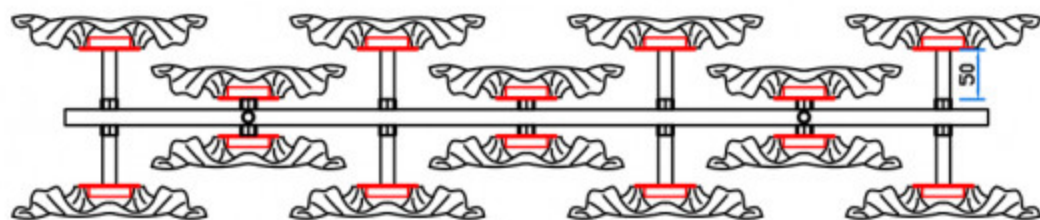

Installation instructions

07601-95L, 36

LED 14*2W

Collection: Neoclassic

Ceiling Lamps

AC 220V 50-60Hz