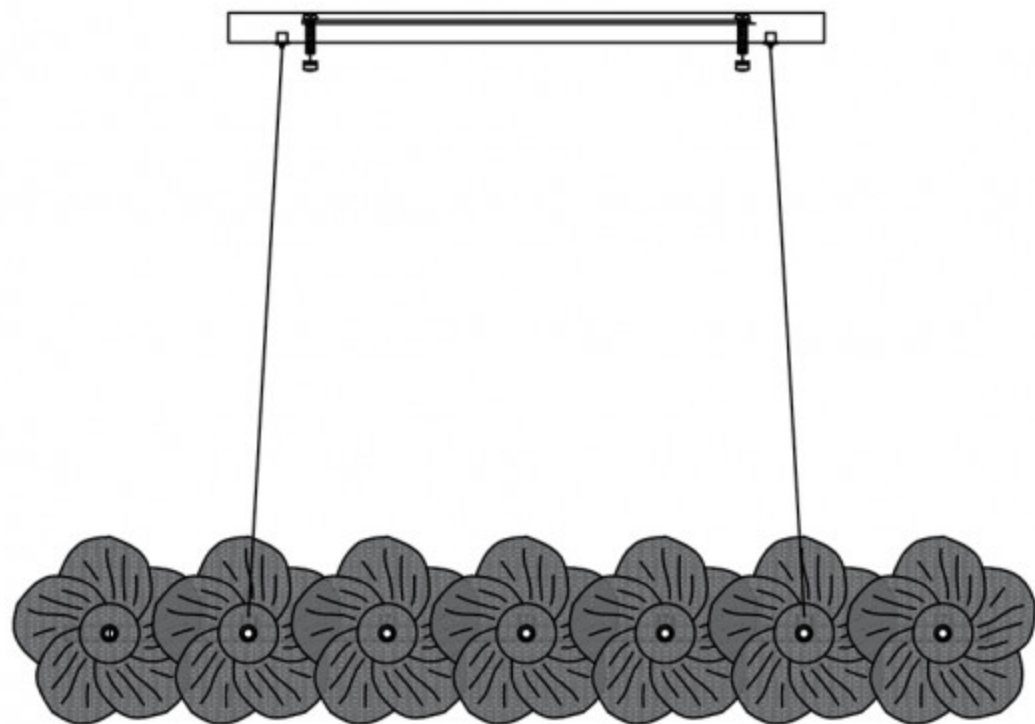

Installation instructions

07601-95L, 36

LED 14*2W

Collection: Neoclassic

Ceiling Lamps

AC 220V 50-60Hz